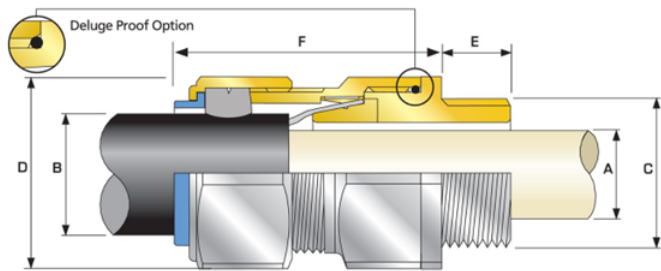

### Features:

- High quality durable materials
- Robust, heavy duty design
- Metal-to-metal armour clamping
- Direct & remote installation
- Controlled outer 'load retention' seal
- Unique OSTG prevents overtightening
- -60°C to +130°C (standard), -20°C to 200°C (Thermln option CWHT)
- Deluge protection option
- EMC tested
- LUL (London Underground) approved

### Kit Contents:

- Gland
- Locknut
- Earth Tag
- LSF Shroud

# SPECIFICATION DATA

Brass Material		Aluminium Material		Gland Size	Thread	Thread Length	Cable Diameter Range (mm) "B"		Armour Range		Weight
Batt Part No.	CMP Pack Reference	Batt Part No.	CMP Pack Reference		"C"	"E"	Min	Max	Min	Max	(Kgs)
88673	20S16CWLSF2RA	-	20S16CWLSF2RA1	20s/16mm	M20	10.0	6.1	13.1	0.8	1.25	0.10
88674	20SCWLSF2RA	-	20SCWLSF2RA1	20s	M20	10.0	9.5	15.9	0.8	1.25	0.14
88675	20CWLSF2RA	-	20CWLSF2RA1	20mm	M20	10.0	12.5	20.9	0.8	1.25	0.18
-	25SCWLSF2RA	-	25SCWLSF2RA1	25s	M25	10.0	14.0	22.0	1.25	1.6	0.26
88752	25CWLSF2RA	-	25CWLSF2RA1	25mm	M25	10.0	18.2	26.2	1.25	1.6	0.26
88677	32CWLSF2RA	-	32CWLSF2RA1	32mm	M32	10.0	23.7	33.9	1.6	2.0	0.38
88678	40CWLSF2RA	-	40CWLSF2RA1	40mm	M40	15.0	27.9	40.4	1.6	2.0	0.63
88679	50SCWLSF2RA	-	50SCWLSF2RA1	50s	M50	15.0	35.2	46.7	2.0	2.5	0.76
88680	50CWLSF2RA	-	50CWLSF2RA1	50mm	M50	15.0	40.4	53.0	2.0	2.5	0.87
88681	63SCWLSF2RA	-	63SCWLSF2RA1	63s	M63	15.0	45.6	59.4	2.0	2.5	1.39
88682	63CWLSF2RA	-	63CWLSF2RA1	63mm	M63	15.0	54.6	65.8	2.0	2.5	1.39
88683	75SCWLSF2RA	-	75SCWLSF2RA1	75s	M75	15.0	59.0	72.0	2.0	2.5	2.31
88684	75CWLSF2RA	-	75CWLSF2RA1	75mm	M75	15.0	66.7	78.4	2.5	3.0	2.91