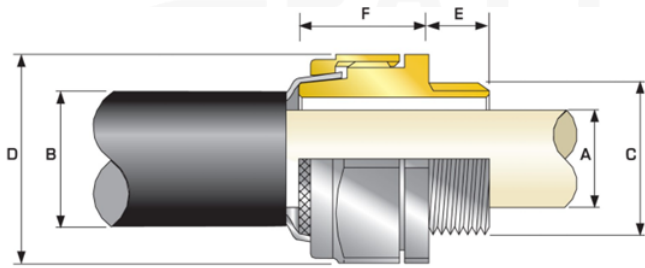

BW SOLO GLANDS

CMP BW SOLO brass glands for all types of steel wire armoured cables installed indoors.

Features:

- High quality durable materials
- Simple, effective two part arrangement
- Direct & remote installation
- Permanently crimped, low impedance earth termination
- Secure against self-loosening
- -60°C to +200°C
- Superior EMC performance
- LUL (London Underground) approved

Batt Part No.	CMP Pack Reference	Gland Size	Thread	Thread Length (mm)	Cable Bedding Diameter "A"	Cable Diameter Range (mm) "B"	Armour Range (mm)		Weight (Kgs)
			"C"	"E"	Max	Max	Min	Max	
88650	20SBWLSF2RA	20s	M20	10.0	11.7	15.8	0.8	1.25	0.05
88651	20BWLSF2RA	20mm	M20	10.0	14.0	21.1	0.8	1.25	0.09
88652	25BWLSF2RA	25mm	M25	10.0	20.0	27.2	1.25	1.6	0.11
88653	32BWLSF2RA	32mm	M32	10.0	26.3	34.1	1.6	2.0	0.15
88654	40BWLSF2RA	40mm	M40	15.0	32.2	42.4	1.6	2.0	0.32
88655	50SBWLSF2RA	50s	M50	15.0	38.2	50.1	2.0	2.5	0.47
88656	50BWLSF2RA	50mm	M50	15.0	44.1	55.7	2.0	2.5	0.48
88657	63SBWLSF2RA	63s	M63	15.0	50.0	62.4	2.0	2.5	0.63
88658	63BWLSF2RA	63mm	M63	15.0	56.0	68.2	2.0	2.5	0.89
88659	75SBWLSF2RA	75s	M75	15.0	62.0	76.8	2.0	2.5	1.27
88660	75BWLSF2RA	75mm	M75	15.0	68.0	82.9	2.5	3.0	1.40